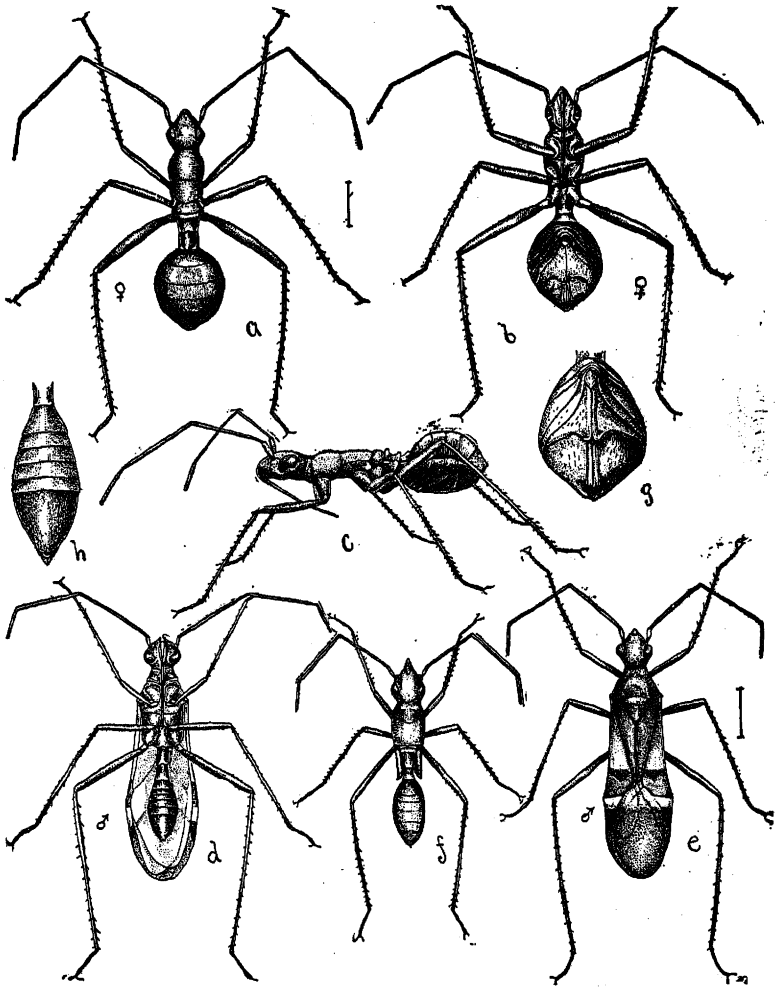

FAMILY MEMBRACIDÆ.

Vanduzeeia vestita Godg Ames, Little Rock, Sioux City, on *Petalostemon*.

Ophiderma flaviguttata Godg. Ames.

Heliria strombergi Godg. Ames.

Telamona pyramidata Uhl.

COQUILLETIA MIMETICA N. SP.

Ferruginous or ferruginous brown to fuscous. Females apterous, and simulating an ant. Male with very long wings and slender abdomen, ostea

Fig. 15.

Coquilletia mimetica. a, female dorsal view. b, female ventral view. c, female lateral view. d, male dorsal view. e, male dorsal view. f, larva. g, female abdomen enlarged. h, male abdomen enlarged. (From drawings by Miss King.)